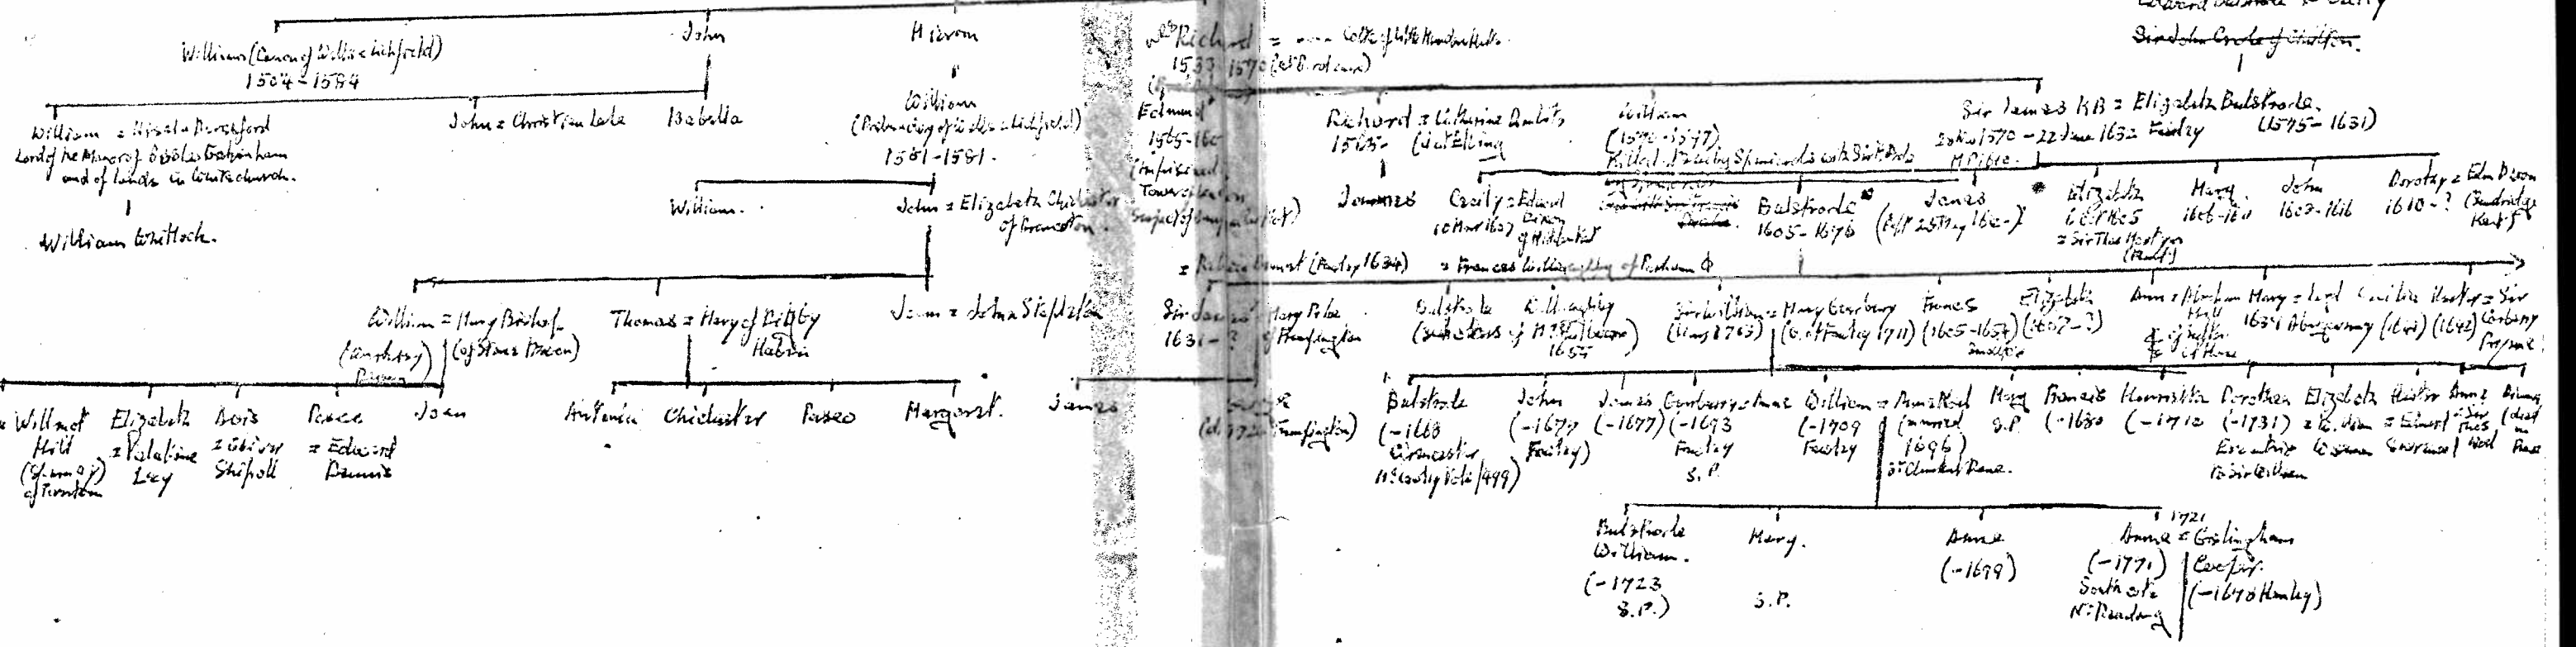

John  
Richard

(1454) = Agnes heiress of Rybury de Bick  
of Rybury from a de Wyham side.  
(1509) = Birolas Farm - Oxford = daughter of de Wyham.  
de 2 Graves

Sir John Bole of Chilton  
Edward Bulstrode = Cecily  
Sir John Bole of Chilton.

(2)  
Mary Carlton (died 1684) Chilton

X Knave of Great Seal 1647  
Portrait in National Gallery  
Father of Memorials of English Affairs.  
X Knighted 16 Jan 1656.  
Col. in Parliamentarian Army.  
M.P. for Oxford 1654.  
Trumpington Cambridge.  
Married St Andrew's Hall Feb 1656.

♀ Grand. dau. of 2nd of Kentland  
descended from Edward 1st  
Married at Festy in Dec 1634  
Dissolved do. 19 May 1648  
= Major John Carlton Wort Ho Jr.  
of Pine Wood New Dublin.  
Capt. 3rd Brigade 29th Sept 1699.  
died. 4th July 1776.  
Col. Burrows Regt.

Bulstrode Carlton  
James  
George (-1860)  
De la Beche  
Ann  
Evelina  
Francis  
Hamilton.  
Mary (-1882)  
= William Heston Lloyd  
of Conston DS/A  
= Park Sq. London FSA.