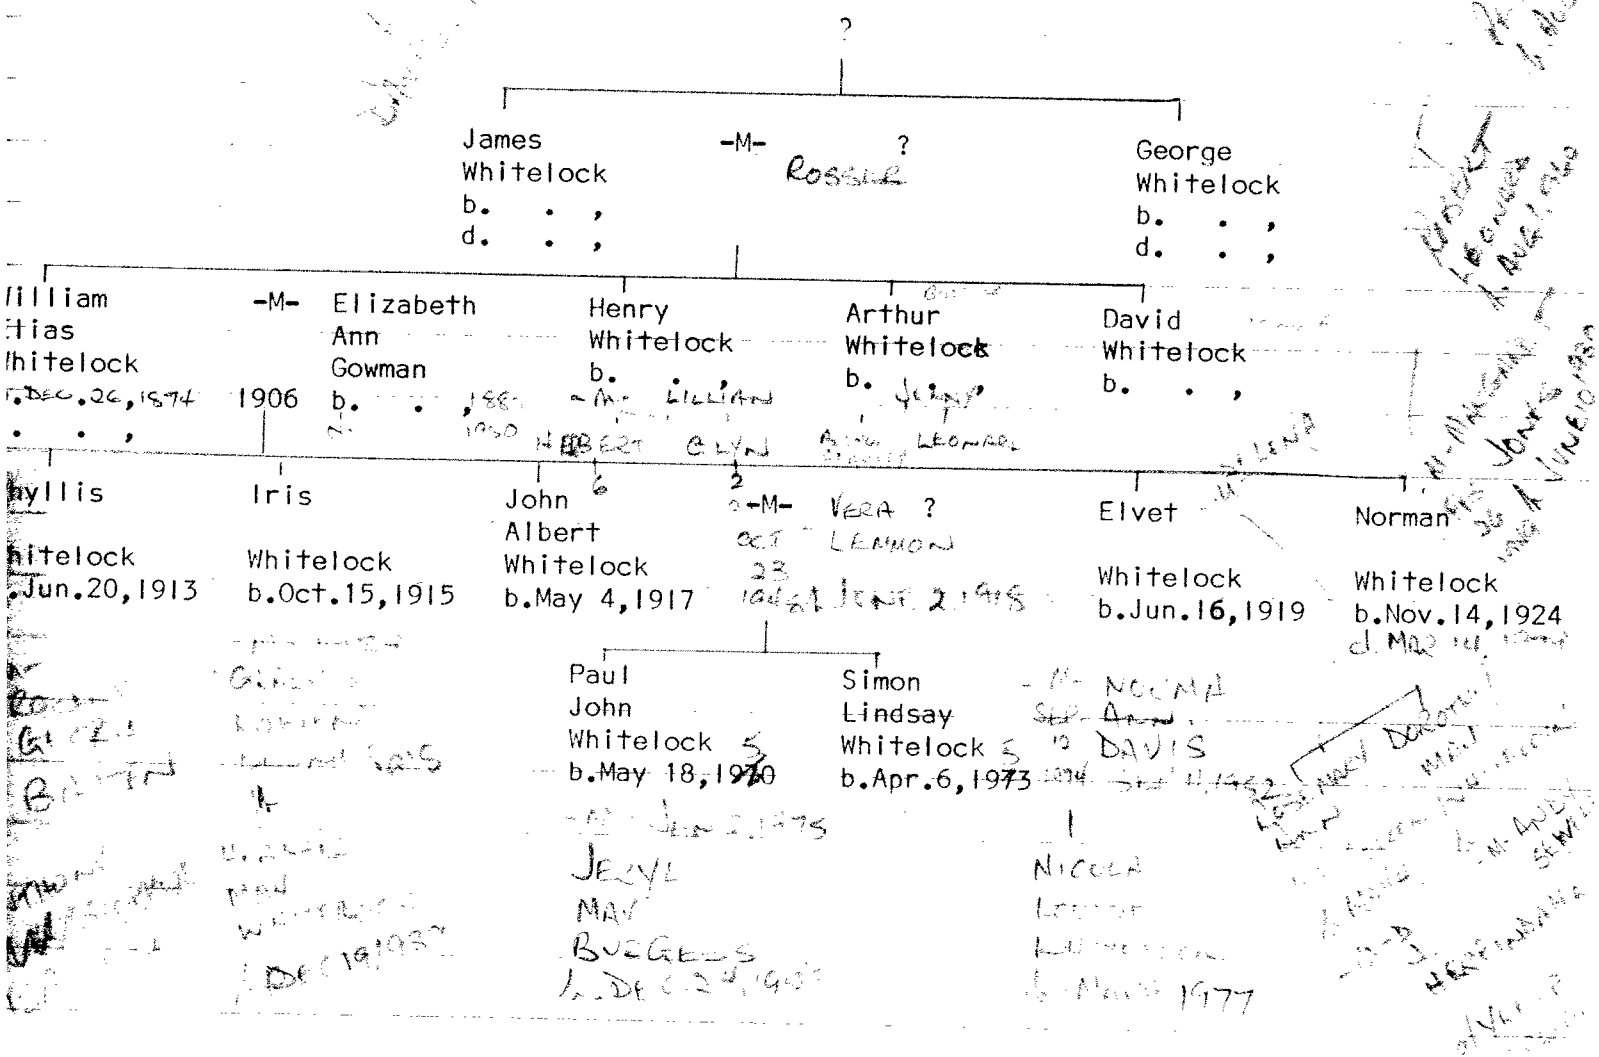

June 24, 1979 7:51

Additional Information
Supplied by John Albrechts
and Margaret Whitelo

6 photos (1970s)
C. Whitlock
M. Whitlock
M. Whitlock
M. Whitlock

ALBERT
ELIZABETH
GOWMAN
ROSSIE
ANDREW

1. ALBERT
2. ELIZABETH
3. GOWMAN
4. ROSSIE
5. ANDREW

ROBERT
LEONARD
AUGUST 1, 1940
MARGARET
JONES
JUNE 10, 1930

RYLAND
WHITELOCK

MERVIN
WHITELOCK

MARION

DESATIONS
WHITELOCK

WILSON
PUCH

ANTHONY

ALMA
ROSENBERG

PATRICIA SUSAN 2013

ARTHUR - 11 *FORWORTH
THOMAS
DENVER
THOMAS 1978

William James Whitelock b. May 8, 1907 d. Jul. , 1973	Mona Whitelock b. Jun. 28, 1908 d. Nov. , 1966	Leonard Whitelock b. Jun. 16, 1909 d. MAR 9, 1978	Vivian Whitelock b. Dec. 10, 1910	Spencer Rosser Whitelock b. Feb. 21, 1912 d. Oct. , 1971	M. GWEN DAVIES
GLORIA JONES	WILLIAM WILLIAMS	LAVINIA JONES			SARAH WHITELOCK - M. PAUL

MELVIN
NIGEL
JULY 1950
1959