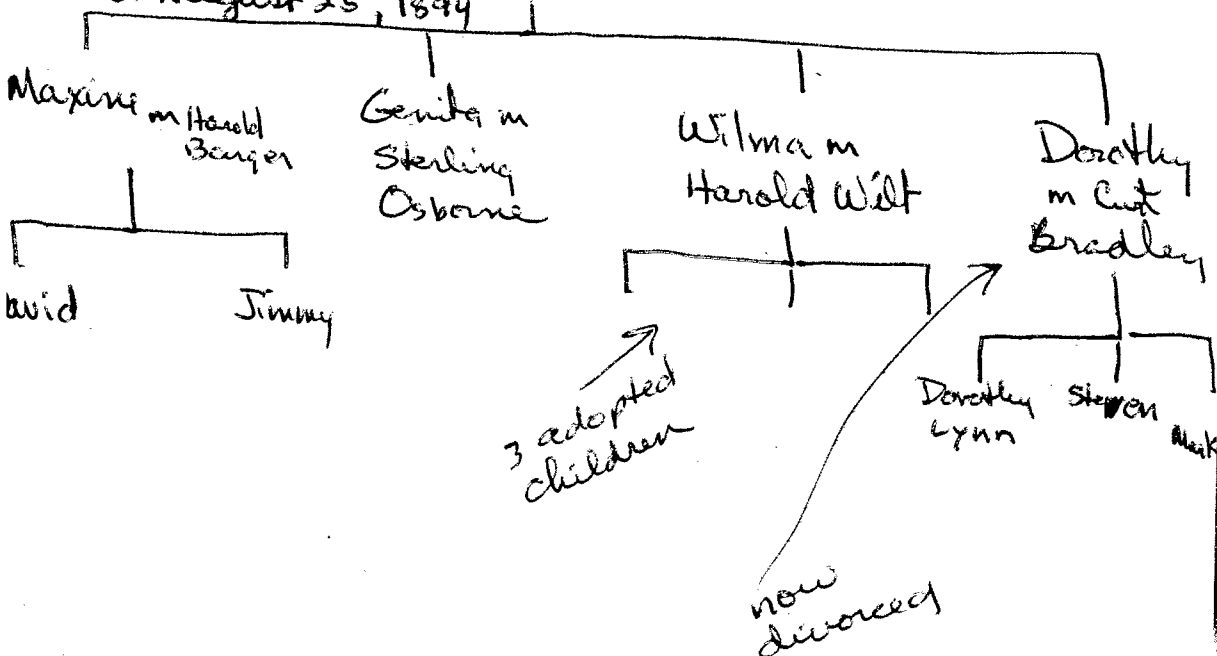

X72 - spu

Edith Whitlock m Angus Harlow

b. August 25, 1894

Maxine m Harold Berger

Geneva m Sterling Osborne

Wilma m Harold Wilt

Dorothy m Curt Bradley

avid Jimmy

3 adopted children

Dorothy Lynn Steven Mark

now divorced