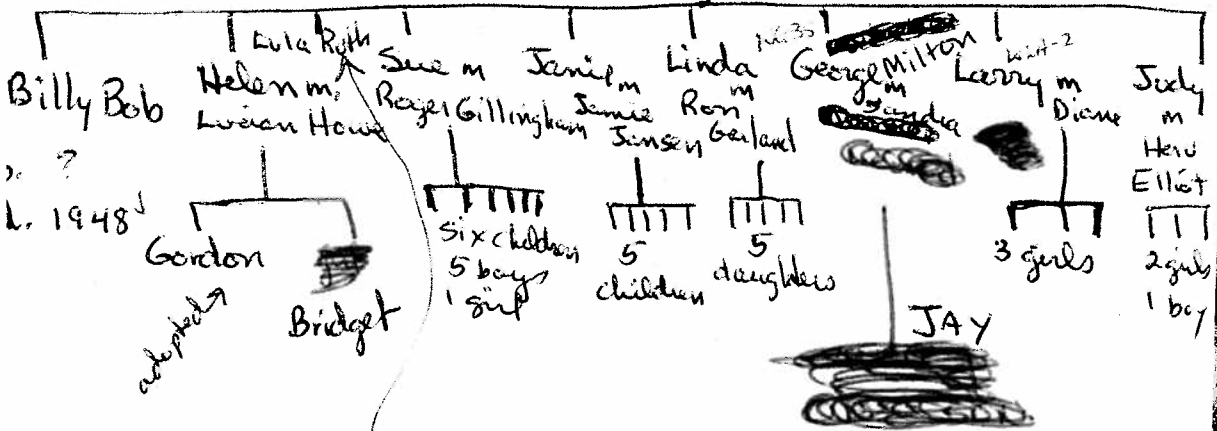

X72-8/11

Cecil Whitlock m. Helen Hawkins

b. Dec. 24, 1898

191-15

X72-911

Robert Lee Whitlock m Bess Courtaway
b Nov 3 1901

1948

died in
childhood
age 2

these people
live in Atlanta
Georgia

x72 - 60/11

NG 36

George Landon m. Marnice Leonard
b. Oct 1 1904¹⁷

No children

11/11

Lula Venita Whitlock m Albert
b. ^{march 25} 1908 ₁₅ Mitchell

No children