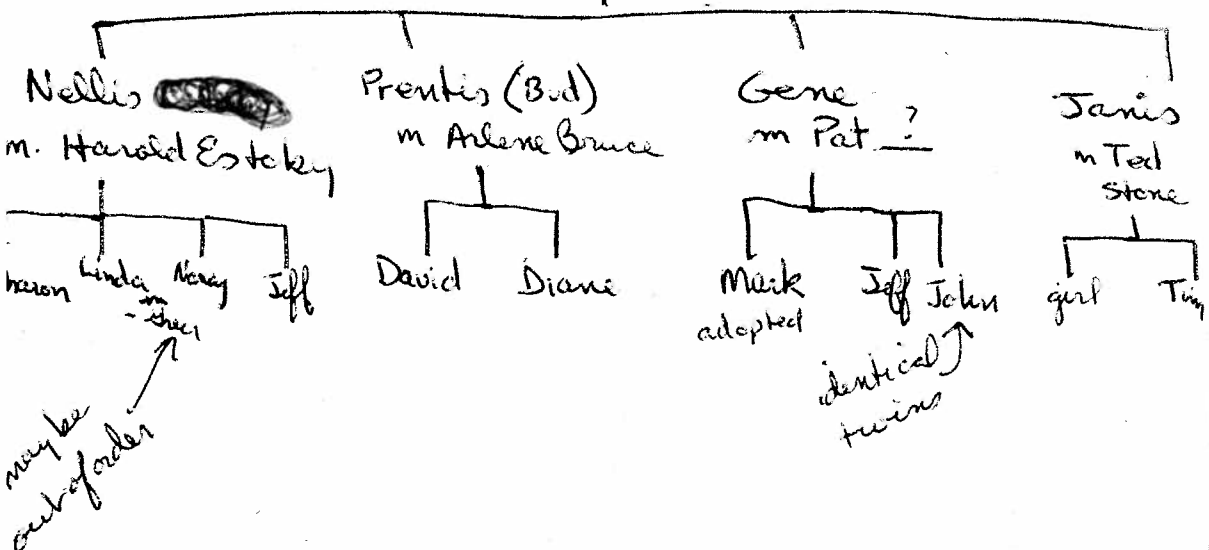

6/11

Betty Louise Whitlock m. Harry Shields
b. Jan 1, 1928

Harry Lynn
b. March 12, 1942

m. Kay Sargent (divorced)
! James Neil
(Jimmy) b. Nov 14, 1964

m. Denise Shiffith (D. divorced)
! René

Larry
b. March 10
1946

m. Davis Harlow

Stephanie
b. Sept 16
1967

Doris daughter
by previous
adopter
by Larry

Beverly Ann Whitlock m. Murray Canchen

Casey
b. March 7, 1956

- adopted -

Anne
b. Nov 11
1958

NCCH

X72-8/11

Cecil Whitlock m. Helen Hawkins

b. Dec. 24, 1898

191-15

X72-911

Robert Lee Whitlock m Bess Courtaway
b Nov 3 1901

1948

died in
childhood
age 2