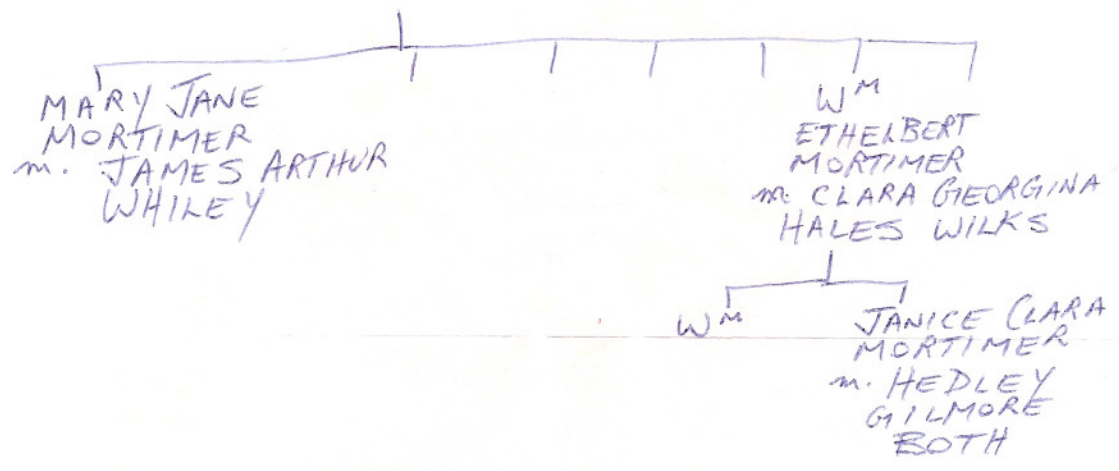

Dear Peter,

Thank you for the information which you sent regarding WHITELOCK & Peter Whitaker's address at Berowra Heights in N.S.W. We have exchanged correspondence.

You may wish to add Christine Whaley & Steven Both to addresses to your info.

CHRISTINE WHALEY  
P.O. BOX 311  
KILKENNY 5009 SOUTH AUSTRALIA

is a descendant of JAMES WHALEY who married SARAH WHITELOCK'S daughter, MARY JANE MORTIMER.

STEVEN BOTH  
GOMERSAL VIA TANUNDA 5352  
SOUTH AUSTRALIA  
PH 61-85-249037

ie WILLIAM MORTIMER m. SARAH JANE WHITELOCK.

Christine is researching the WHALEY family while Steven is researching the BOTH family.

That's about all the new information which I have at present.

If I come across anything else I shall send it to you.