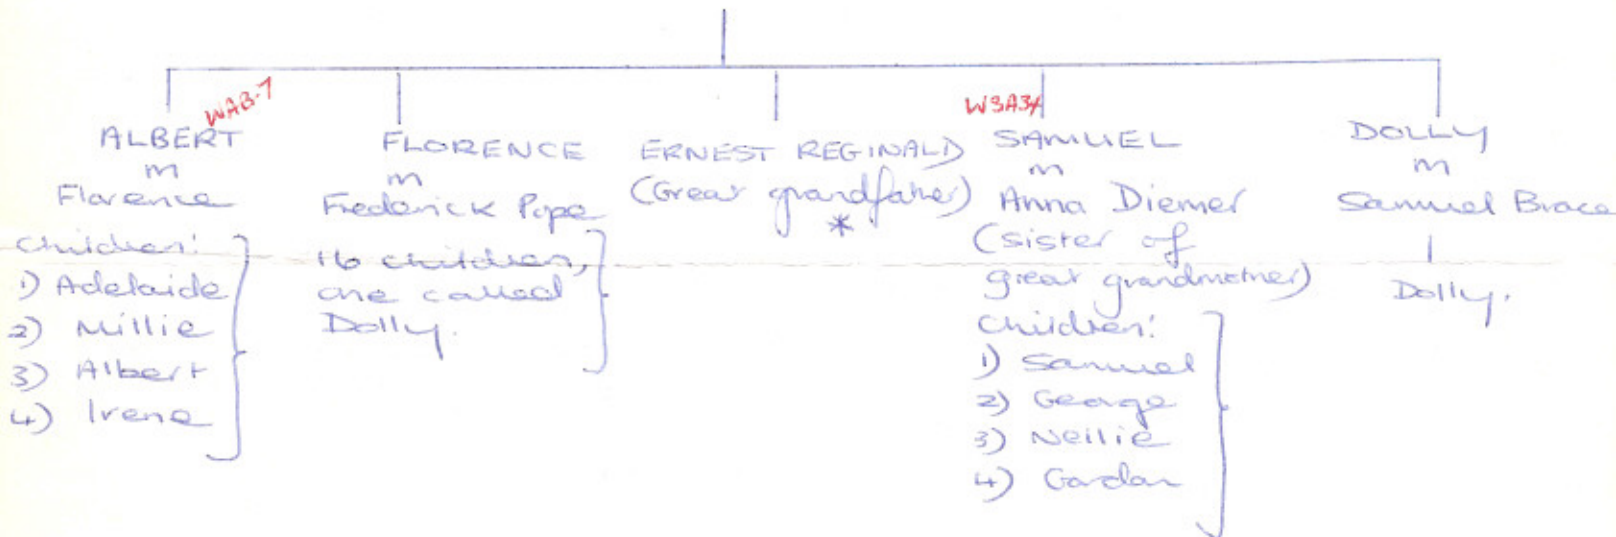

* Please list any further information; deaths, religions, etc. on reverse side.

GREAT GREAT GRANDFATHER

W6779

GEORGE WHITLOCK

born: 1860⁺ At: EATON SOCON Died: 1930.

married: MILLY born: 1854 died: 1933

CHILDREN OF ABOVE

* Ernest Reginald and his wife Edith are buried at Bedford Cemetery. Ernest was buried on March 2^d 1960 and Edith September 30^d 1944. There is no headstone to give further information.

My brother, Timothy married Heather Smith on July 12 1976. They have two children, Thomas Peter born Feb 10 1977 and Paul Stuart born May 10 1980.